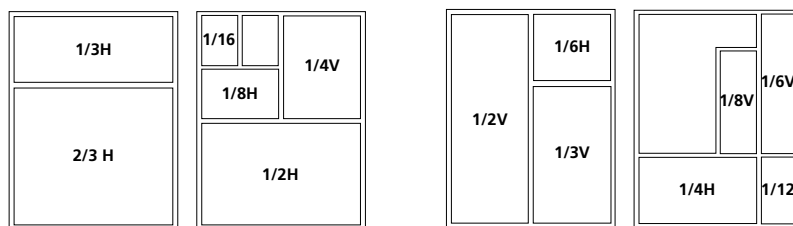

## Advertising Sizes and Rates

Page Fraction	Width Vertical	Height Horizontal	1x Rate	6x Contract	9x Contract	12x Contract	25x Contract
1/16	1 3/4"	2 3/8"	\$144	\$130	\$123	\$114	\$108
1/12	1 3/4"	3 1/4"	183	165	155	147	137
1/8	1 3/4"	4 7/8" 3 5/8" 2 3/8"	239	215	204	192	180
1/6	1 3/4"	6 5/8" 3 5/8" 3 1/4"	315	284	269	252	236
1/4	3 5/8"	4 7/8" 5 1/2" 3 1/4"	456	411	389	364	342
1/3	3 5/8"	6 5/8" 7 3/8" 3 1/4"	588	529	501	470	442
1/2	3 5/8"	9 7/8" 7 3/8" 4 7/8"	828	746	705	664	622
2/3 page		7 3/8" 6 5/8"	1034	931	878	827	777
Full page	7 3/8"	9 7/8"	1337	1203	1136	1070	1003
Two-page spread*		15 3/4" 9 7/8"	2673	2406	2271	2140	2006

\*One inch gutter needed for printing and bindery purposes.

"Full-Bleed" Ads: Image area should be no larger than 8" x 10 1/2". Total dimensions including bleed should be 8 3/4" x 11 1/4".

Call your Account Executive at 858-573-0617  
for information on Premium Placement and Color.